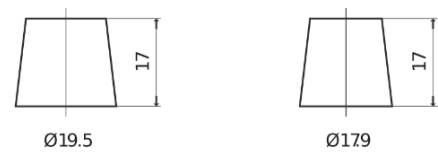

Terminal Type

Positive Terminal

Negative Terminal