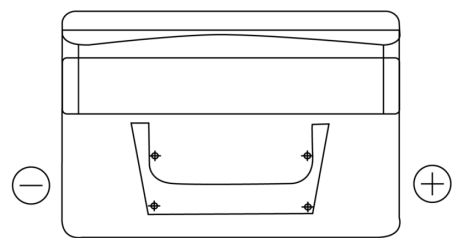

Product overview

Batteries for Cars

Standard TC652

Part number	TC652
Technology	Flooded
EAN/GTIN	3661024054867
Voltage	12 V
Capacity	65.0 Ah
CCA	540 A
Length	278 mm
Width	175 mm
Height	175 mm
Box size	LB3
Polarity	ETN 0
Terminal Type	EN taper post
Hold Down	B13
Weights (subject of variation)	14.50 kg

Polarity

Terminal Type

Positive Terminal

Negative Terminal

Hold Down

Design, features and specifications are subject to change without notice. We disclaim any representation or warranty, express or implied, concerning the data or recommendations, and in no event shall be liable for any loss or damage claimed to have arisen as a result. Some products may not be available in your local market.