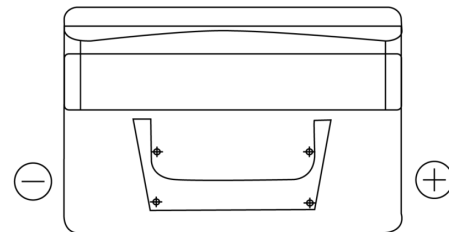

**Product overview**

Batteries for Cars

**Standard TC652**

Part number	TC652
Technology	Flooded
EAN/GTIN	3661024054867
Voltage	12 V
Capacity	65.0 Ah
CCA	540 A
Length	278 mm
Width	175 mm
Height	175 mm
Box size	LB3
Polarity	ETN 0
Terminal Type	EN taper post
Hold Down	B13
Weights (subject of variation)	14.50 kg

**Polarity**

**Terminal Type**

Positive Terminal

Negative Terminal

**Hold Down**

Design, features and specifications are subject to change without notice. We disclaim any representation or warranty, express or implied, concerning the data or recommendations, and in no event shall be liable for any loss or damage claimed to have arisen as a result. Some products may not be available in your local market.