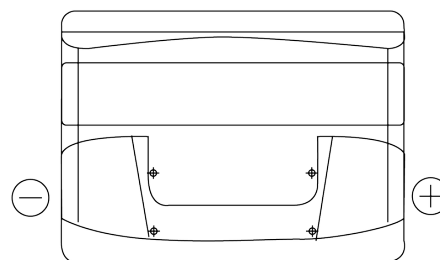

**Product overview**

Batteries for Cars

**Technica TB442**

Part number	TB442
Technology	Flooded
EAN/GTIN	3661024054607
Voltage	12 V
Capacity	44 Ah
CCA	420 A
Length	207 mm
Width	175 mm
Height	175 mm
Box size	LB1
Polarity	ETN 0
Terminal Type	EN taper post
Hold Down	B13
Weights (subject of variation)	10.60 kg

**Polarity**

**Terminal Type**

Positive Terminal

Negative Terminal

**Hold Down**

Design, features and specifications are subject to change without notice. We disclaim any representation or warranty, express or implied, concerning the data or recommendations, and in no event shall be liable for any loss or damage claimed to have arisen as a result. Some products may not be available in your local market.