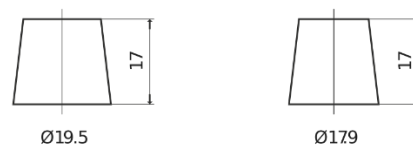

**Product overview**

Batteries for Cars

**Formula FB442**

Part number	FB442
Technology	Flooded
EAN/GTIN	3661024044608
Voltage	12 V
Capacity	44 Ah
CCA	420 A
Length	207 mm
Width	175 mm
Height	175 mm
Box size	LB1
Polarity	ETN 0
Terminal Type	EN taper post
Hold Down	B13
Weights (subject of variation)	10.60 kg

**Polarity**

**Terminal Type**

Positive Terminal

Negative Terminal

**Hold Down**

Design, features and specifications are subject to change without notice. We disclaim any representation or warranty, express or implied, concerning the data or recommendations, and in no event shall be liable for any loss or damage claimed to have arisen as a result. Some products may not be available in your local market.