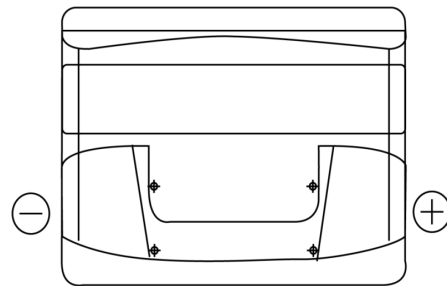

**Product overview**

Batteries for Cars

**Standard TC440**

Part number	TC440
Technology	Flooded
EAN/GTIN	3661024054782
Voltage	12 V
Capacity	44.0 Ah
CCA	360 A
Length	207 mm
Width	175 mm
Height	190 mm
Box size	L01
Polarity	ETN 0
Terminal Type	EN taper post
Hold Down	B13
Weights (subject of variation)	11.10 kg

**Polarity**

**Terminal Type**

Positive Terminal

Negative Terminal

**Hold Down**

Design, features and specifications are subject to change without notice. We disclaim any representation or warranty, express or implied, concerning the data or recommendations, and in no event shall be liable for any loss or damage claimed to have arisen as a result. Some products may not be available in your local market.