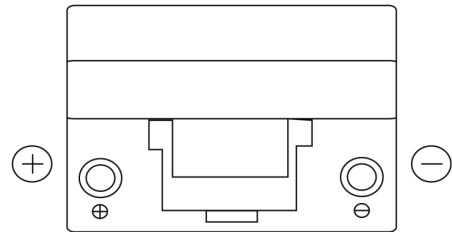

Product overview

Batteries for Cars

Technica TB955

Part number	TB955
Technology	Flooded
EAN/GTIN	3661024054461
Voltage	12 V
Capacity	95.0 Ah
CCA	760 A
Length	306 mm
Width	173 mm
Height	222 mm
Box size	D31
Polarity	ETN 1
Terminal Type	EN taper post
Hold Down	Korean B1
Weights (subject of variation)	20.60 kg

Polarity

Terminal Type

Positive Terminal

Negative Terminal

Hold Down

Design, features and specifications are subject to change without notice. We disclaim any representation or warranty, express or implied, concerning the data or recommendations, and in no event shall be liable for any loss or damage claimed to have arisen as a result. Some products may not be available in your local market.