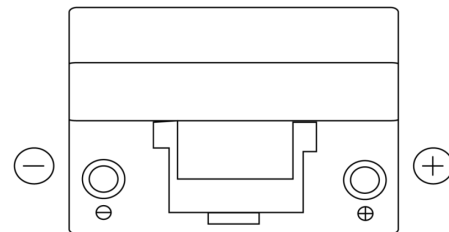

**Product overview**

Batteries for Cars

**Technica TB954**

Part number	TB954
Technology	Flooded
EAN/GTIN	3661024054454
Voltage	12 V
Capacity	95.0 Ah
CCA	760 A
Length	306 mm
Width	173 mm
Height	222 mm
Box size	D31
Polarity	ETN 0
Terminal Type	EN taper post
Hold Down	Korean B1
Weights (subject of variation)	20.60 kg

**Polarity**

**Terminal Type**

**Hold Down**

Design, features and specifications are subject to change without notice. We disclaim any representation or warranty, express or implied, concerning the data or recommendations, and in no event shall be liable for any loss or damage claimed to have arisen as a result. Some products may not be available in your local market.