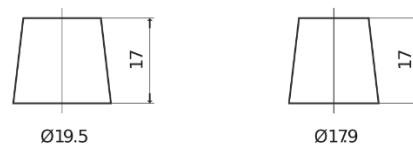

**Product overview**

Batteries for Cars

**Technica TB954**

Part number	TB954
Technology	Flooded
EAN/GTIN	3661024054454
Voltage	12 V
Capacity	95.0 Ah
CCA	760 A
Length	306 mm
Width	173 mm
Height	222 mm
Box size	D31
Polarity	ETN 0
Terminal Type	EN taper post
Hold Down	Korean B1
Weights (subject of variation)	20.60 kg

**Polarity**

**Terminal Type**

Positive Terminal

Negative Terminal

**Hold Down**

Design, features and specifications are subject to change without notice. We disclaim any representation or warranty, express or implied, concerning the data or recommendations, and in no event shall be liable for any loss or damage claimed to have arisen as a result. Some products may not be available in your local market.