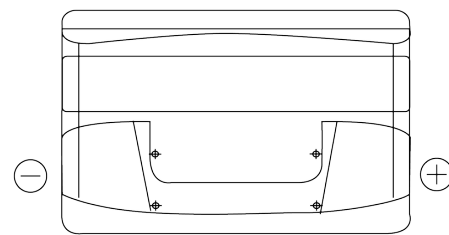

**Product overview**

Batteries for Cars

**Technica TB950**

Part number	TB950
Technology	Flooded
EAN/GTIN	3661024054584
Voltage	12 V
Capacity	95.0 Ah
CCA	800 A
Length	353 mm
Width	175 mm
Height	190 mm
Box size	L05
Polarity	ETN 0
Terminal Type	EN taper post
Hold Down	B13
Weights (subject of variation)	21.60 kg

**Polarity**

**Terminal Type**

Positive Terminal

Negative Terminal

**Hold Down**

Design, features and specifications are subject to change without notice. We disclaim any representation or warranty, express or implied, concerning the data or recommendations, and in no event shall be liable for any loss or damage claimed to have arisen as a result. Some products may not be available in your local market.