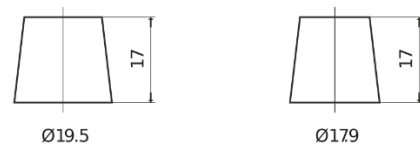

**Product overview**

Batteries for Cars

**Technica TB950**

Part number	TB950
Technology	Flooded
EAN/GTIN	3661024054584
Voltage	12 V
Capacity	95.0 Ah
CCA	800 A
Length	353 mm
Width	175 mm
Height	190 mm
Box size	L05
Polarity	ETN 0
Terminal Type	EN taper post
Hold Down	B13
Weights (subject of variation)	21.60 kg

**Polarity**

**Terminal Type**

Positive Terminal

Negative Terminal

**Hold Down**

Design, features and specifications are subject to change without notice. We disclaim any representation or warranty, express or implied, concerning the data or recommendations, and in no event shall be liable for any loss or damage claimed to have arisen as a result. Some products may not be available in your local market.