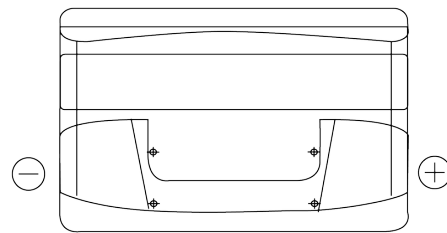

**Product overview**

Batteries for Cars

**Technica TB852**

Part number	TB852
Technology	Flooded
EAN/GTIN	3661024054669
Voltage	12 V
Capacity	85.0 Ah
CCA	760 A
Length	353 mm
Width	175 mm
Height	175 mm
Box size	LB5
Polarity	ETN 0
Terminal Type	EN taper post
Hold Down	B13
Weights (subject of variation)	19.40 kg

**Polarity**

**Terminal Type**

Positive Terminal

Negative Terminal

**Hold Down**

Design, features and specifications are subject to change without notice. We disclaim any representation or warranty, express or implied, concerning the data or recommendations, and in no event shall be liable for any loss or damage claimed to have arisen as a result. Some products may not be available in your local market.