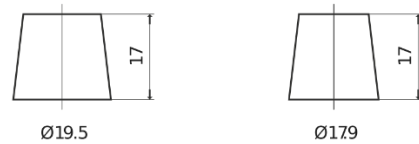

**Product overview**

Batteries for Cars

**Technica TB852**

Part number	TB852
Technology	Flooded
EAN/GTIN	3661024054669
Voltage	12 V
Capacity	85.0 Ah
CCA	760 A
Length	353 mm
Width	175 mm
Height	175 mm
Box size	LB5
Polarity	ETN 0
Terminal Type	EN taper post
Hold Down	B13
Weights (subject of variation)	19.40 kg

**Polarity**

**Terminal Type**

Positive Terminal

Negative Terminal

**Hold Down**

Design, features and specifications are subject to change without notice. We disclaim any representation or warranty, express or implied, concerning the data or recommendations, and in no event shall be liable for any loss or damage claimed to have arisen as a result. Some products may not be available in your local market.