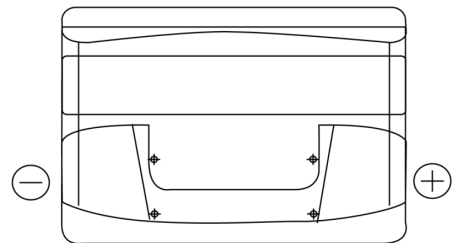

**Product overview**

Batteries for Cars

**Technica TB802**

Part number	TB802
Technology	Flooded
EAN/GTIN	3661024054652
Voltage	12 V
Capacity	80.0 Ah
CCA	700 A
Length	315 mm
Width	175 mm
Height	175 mm
Box size	LB4
Polarity	ETN 0
Terminal Type	EN taper post
Hold Down	B13
Weights (subject of variation)	17.80 kg

**Polarity**

**Terminal Type**

Positive Terminal

Negative Terminal

**Hold Down**

Design, features and specifications are subject to change without notice. We disclaim any representation or warranty, express or implied, concerning the data or recommendations, and in no event shall be liable for any loss or damage claimed to have arisen as a result. Some products may not be available in your local market.