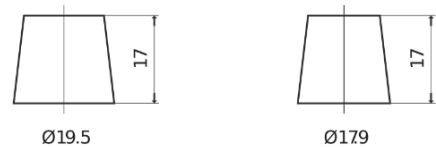

**Product overview**

Batteries for Cars

**Technica TB802**

Part number	TB802
Technology	Flooded
EAN/GTIN	3661024054652
Voltage	12 V
Capacity	80.0 Ah
CCA	700 A
Length	315 mm
Width	175 mm
Height	175 mm
Box size	LB4
Polarity	ETN 0
Terminal Type	EN taper post
Hold Down	B13
Weights (subject of variation)	17.80 kg

**Polarity**

**Terminal Type**

Positive Terminal

Negative Terminal

**Hold Down**

Design, features and specifications are subject to change without notice. We disclaim any representation or warranty, express or implied, concerning the data or recommendations, and in no event shall be liable for any loss or damage claimed to have arisen as a result. Some products may not be available in your local market.