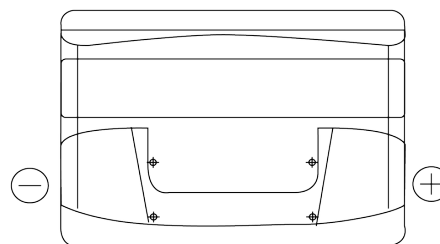

Product overview

Batteries for Cars

Technica TB800

Part number	TB800
Technology	Flooded
EAN/GTIN	3661024056465
Voltage	12 V
Capacity	80.0 Ah
CCA	640 A
Length	315 mm
Width	175 mm
Height	190 mm
Box size	L04
Polarity	ETN 0
Terminal Type	EN taper post
Hold Down	B13
Weights (subject of variation)	19.00 kg

Polarity

Terminal Type

Positive Terminal

Negative Terminal

Hold Down

Design, features and specifications are subject to change without notice. We disclaim any representation or warranty, express or implied, concerning the data or recommendations, and in no event shall be liable for any loss or damage claimed to have arisen as a result. Some products may not be available in your local market.