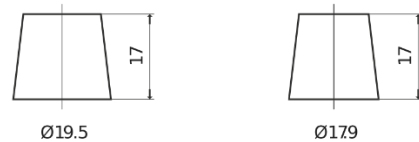

**Product overview**

Batteries for Cars

**Technica TB741**

Part number	TB741
Technology	Flooded
EAN/GTIN	3661024054560
Voltage	12 V
Capacity	74.0 Ah
CCA	680 A
Length	278 mm
Width	175 mm
Height	190 mm
Box size	L03
Polarity	ETN 1
Terminal Type	EN taper post
Hold Down	B13
Weights (subject of variation)	16.60 kg

**Polarity**

**Terminal Type**

Positive Terminal

Negative Terminal

**Hold Down**

Design, features and specifications are subject to change without notice. We disclaim any representation or warranty, express or implied, concerning the data or recommendations, and in no event shall be liable for any loss or damage claimed to have arisen as a result. Some products may not be available in your local market.