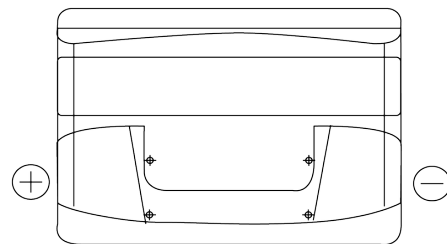

**Product overview**

Batteries for Cars

**Technica TB741**

Part number	TB741
Technology	Flooded
EAN/GTIN	3661024054560
Voltage	12 V
Capacity	74.0 Ah
CCA	680 A
Length	278 mm
Width	175 mm
Height	190 mm
Box size	L03
Polarity	ETN 1
Terminal Type	EN taper post
Hold Down	B13
Weights (subject of variation)	16.60 kg

**Polarity**

**Terminal Type**

Positive Terminal

Negative Terminal

**Hold Down**

Design, features and specifications are subject to change without notice. We disclaim any representation or warranty, express or implied, concerning the data or recommendations, and in no event shall be liable for any loss or damage claimed to have arisen as a result. Some products may not be available in your local market.