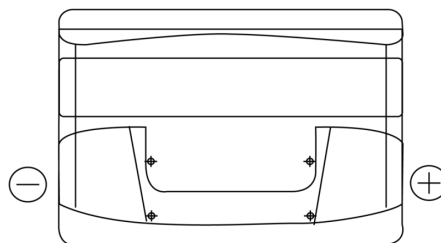

Product overview

Batteries for Cars

Technica TB740

Part number	TB740
Technology	Flooded
EAN/GTIN	3661024054553
Voltage	12 V
Capacity	74.0 Ah
CCA	680 A
Length	278 mm
Width	175 mm
Height	190 mm
Box size	L03
Polarity	ETN 0
Terminal Type	EN taper post
Hold Down	B13
Weights (subject of variation)	16.60 kg

Polarity

Terminal Type

PositiveTerminal

NegativeTerminal

Hold Down

Design, features and specifications are subject to change without notice. We disclaim any representation or warranty, express or implied, concerning the data or recommendations, and in no event shall be liable for any loss or damage claimed to have arisen as a result. Some products may not be available in your local market.