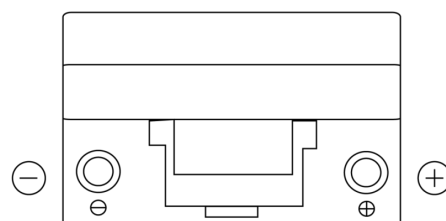

Product overview

Batteries for Cars

Technica TB704

Part number	TB704
Technology	Flooded
EAN/GTIN	3661024054430
Voltage	12 V
Capacity	70.0 Ah
CCA	540 A
Length	270 mm
Width	173 mm
Height	222 mm
Box size	D26
Polarity	ETN 0
Terminal Type	EN taper post
Hold Down	Korean B1+B6
Weights (subject of variation)	16.10 kg

Polarity

Terminal Type

Positive Terminal

Negative Terminal

Hold Down

Design, features and specifications are subject to change without notice. We disclaim any representation or warranty, express or implied, concerning the data or recommendations, and in no event shall be liable for any loss or damage claimed to have arisen as a result. Some products may not be available in your local market.