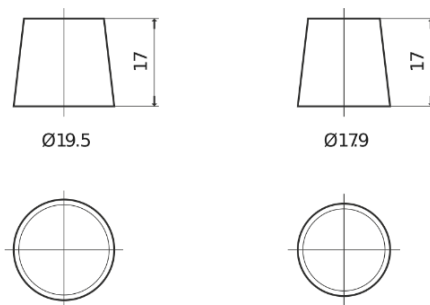

Product overview

Batteries for Cars

Technica TB704

Part number	TB704
Technology	Flooded
EAN/GTIN	3661024054430
Voltage	12 V
Capacity	70.0 Ah
CCA	540 A
Length	270 mm
Width	173 mm
Height	222 mm
Box size	D26
Polarity	ETN 0
Terminal Type	EN taper post
Hold Down	Korean B1+B6
Weights (subject of variation)	16.10 kg

Polarity

Terminal Type

Positive Terminal

Negative Terminal

Hold Down

Design, features and specifications are subject to change without notice. We disclaim any representation or warranty, express or implied, concerning the data or recommendations, and in no event shall be liable for any loss or damage claimed to have arisen as a result. Some products may not be available in your local market.