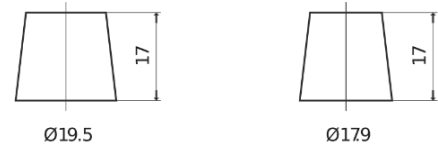

**Product overview**

Batteries for Cars

**Technica TB621**

Part number	TB621
Technology	Flooded
EAN/GTIN	3661024054546
Voltage	12 V
Capacity	62.0 Ah
CCA	540 A
Length	242 mm
Width	175 mm
Height	190 mm
Box size	L02
Polarity	ETN 1
Terminal Type	EN taper post
Hold Down	B13
Weights (subject of variation)	14.20 kg

**Polarity**

**Terminal Type**

Positive Terminal

Negative Terminal

**Hold Down**

Design, features and specifications are subject to change without notice. We disclaim any representation or warranty, express or implied, concerning the data or recommendations, and in no event shall be liable for any loss or damage claimed to have arisen as a result. Some products may not be available in your local market.