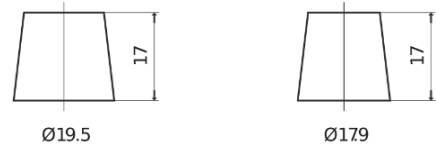

Terminal Type

Positive Terminal

Negative Terminal