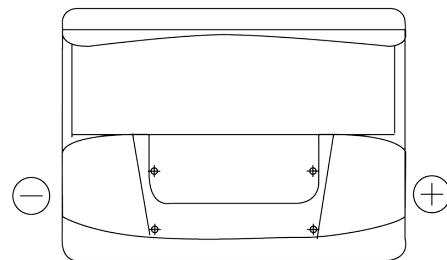

Product overview

Batteries for Cars

Technica TB620

Part number	TB620
Technology	Flooded
EAN/GTIN	3661024054539
Voltage	12 V
Capacity	62.0 Ah
CCA	540 A
Length	242 mm
Width	175 mm
Height	190 mm
Box size	L02
Polarity	ETN 0
Terminal Type	EN taper post
Hold Down	B13
Weights (subject of variation)	14.20 kg

Polarity

Terminal Type

Positive Terminal

Negative Terminal

Hold Down

Design, features and specifications are subject to change without notice. We disclaim any representation or warranty, express or implied, concerning the data or recommendations, and in no event shall be liable for any loss or damage claimed to have arisen as a result. Some products may not be available in your local market.