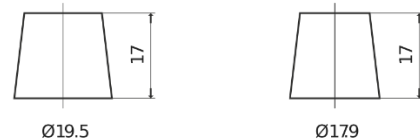

Product overview

Batteries for Cars

Technica TB620

Part number	TB620
Technology	Flooded
EAN/GTIN	3661024054539
Voltage	12 V
Capacity	62.0 Ah
CCA	540 A
Length	242 mm
Width	175 mm
Height	190 mm
Box size	L02
Polarity	ETN 0
Terminal Type	EN taper post
Hold Down	B13
Weights (subject of variation)	14.20 kg

Polarity

Terminal Type

Positive Terminal

Negative Terminal

Hold Down

Design, features and specifications are subject to change without notice. We disclaim any representation or warranty, express or implied, concerning the data or recommendations, and in no event shall be liable for any loss or damage claimed to have arisen as a result. Some products may not be available in your local market.