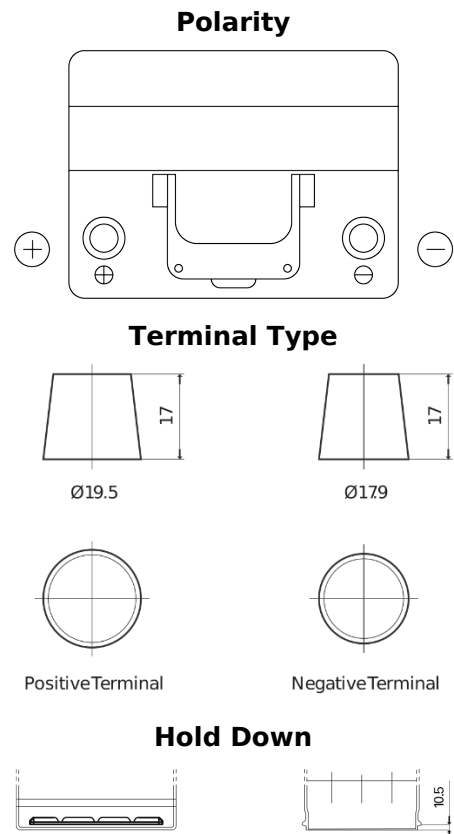

Product overview

Batteries for Cars

Technica TB605

Part number	TB605
Technology	Flooded
EAN/GTIN	3661024054423
Voltage	12 V
Capacity	60.0 Ah
CCA	480 A
Length	230 mm
Width	173 mm
Height	222 mm
Box size	D23
Polarity	ETN 1
Terminal Type	EN taper post
Hold Down	Korean B1
Weights (subject of variation)	14.60 kg