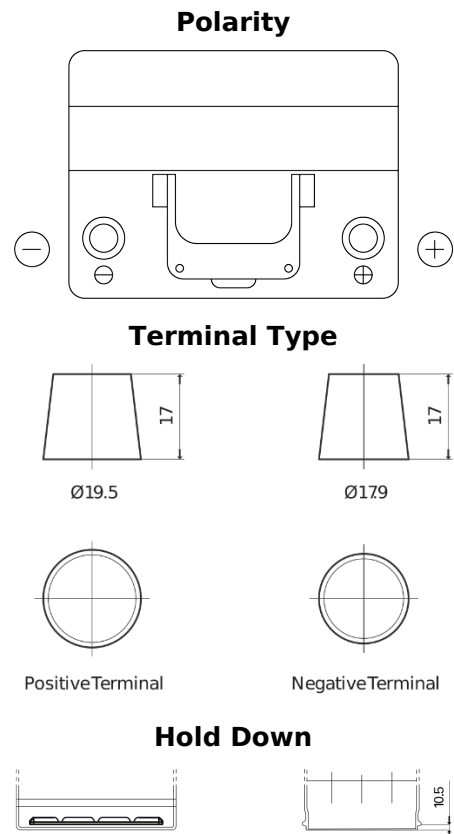

**Product overview**

Batteries for Cars

**Technica TB604**

Part number	TB604
Technology	Flooded
EAN/GTIN	3661024054416
Voltage	12 V
Capacity	60.0 Ah
CCA	480 A
Length	230 mm
Width	173 mm
Height	222 mm
Box size	D23
Polarity	ETN 0
Terminal Type	EN taper post
Hold Down	Korean B1
Weights (subject of variation)	14.60 kg