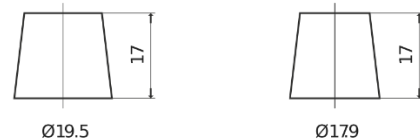

**Product overview**

Batteries for Cars

**Technica TB602**

Part number	TB602
Technology	Flooded
EAN/GTIN	3661024054638
Voltage	12 V
Capacity	60.0 Ah
CCA	540 A
Length	242 mm
Width	175 mm
Height	175 mm
Box size	LB2
Polarity	ETN 0
Terminal Type	EN taper post
Hold Down	B13
Weights (subject of variation)	12.90 kg

**Polarity**

**Terminal Type**

Positive Terminal

Negative Terminal

**Hold Down**

Design, features and specifications are subject to change without notice. We disclaim any representation or warranty, express or implied, concerning the data or recommendations, and in no event shall be liable for any loss or damage claimed to have arisen as a result. Some products may not be available in your local market.