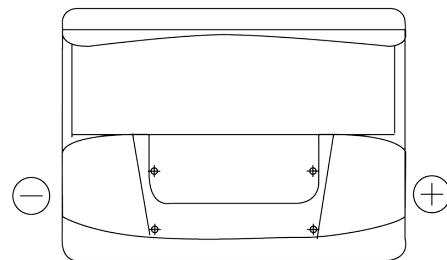

**Product overview**

Batteries for Cars

**Technica TB602**

Part number	TB602
Technology	Flooded
EAN/GTIN	3661024054638
Voltage	12 V
Capacity	60.0 Ah
CCA	540 A
Length	242 mm
Width	175 mm
Height	175 mm
Box size	LB2
Polarity	ETN 0
Terminal Type	EN taper post
Hold Down	B13
Weights (subject of variation)	12.90 kg

**Polarity**

**Terminal Type**

Positive Terminal

Negative Terminal

**Hold Down**

Design, features and specifications are subject to change without notice. We disclaim any representation or warranty, express or implied, concerning the data or recommendations, and in no event shall be liable for any loss or damage claimed to have arisen as a result. Some products may not be available in your local market.