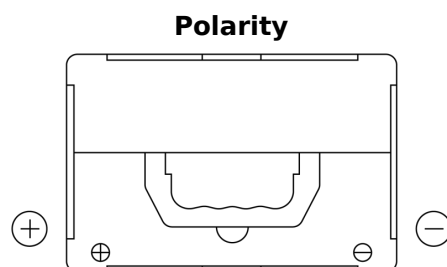

**Product overview**

Batteries for Cars

**Technica TB558**

Part number	TB558
Technology	Flooded
EAN/GTIN	3661024057158
Voltage	12 V
Capacity	55.0 Ah
CCA	620 A
Length	230 mm
Width	180 mm
Height	186 mm
Box size	G75
Polarity	ETN 1
Terminal Type	SAE S 3/8" side Terminal
Hold Down	B7
Weights (subject of variation)	14.20 kg