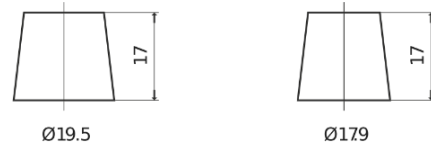

**Product overview**

Batteries for Cars

**Technica TB501**

Part number	TB501
Technology	Flooded
EAN/GTIN	3661024054522
Voltage	12 V
Capacity	50.0 Ah
CCA	450 A
Length	207 mm
Width	175 mm
Height	190 mm
Box size	L01
Polarity	ETN 1
Terminal Type	EN taper post
Hold Down	B13
Weights (subject of variation)	12.20 kg

**Polarity**

**Terminal Type**

Positive Terminal

Negative Terminal

**Hold Down**

Design, features and specifications are subject to change without notice. We disclaim any representation or warranty, express or implied, concerning the data or recommendations, and in no event shall be liable for any loss or damage claimed to have arisen as a result. Some products may not be available in your local market.