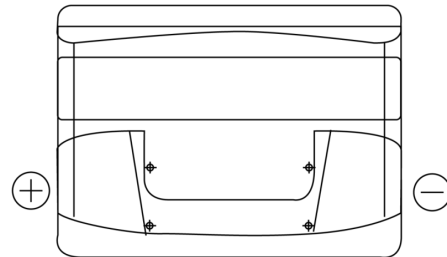

**Product overview**

Batteries for Cars

**Technica TB501**

Part number	TB501
Technology	Flooded
EAN/GTIN	3661024054522
Voltage	12 V
Capacity	50.0 Ah
CCA	450 A
Length	207 mm
Width	175 mm
Height	190 mm
Box size	L01
Polarity	ETN 1
Terminal Type	EN taper post
Hold Down	B13
Weights (subject of variation)	12.20 kg

**Polarity**

**Terminal Type**

Positive Terminal

Negative Terminal

**Hold Down**

Design, features and specifications are subject to change without notice. We disclaim any representation or warranty, express or implied, concerning the data or recommendations, and in no event shall be liable for any loss or damage claimed to have arisen as a result. Some products may not be available in your local market.