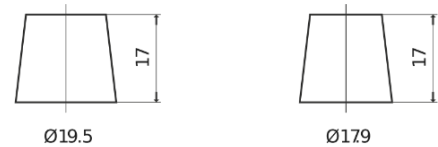

**Product overview**

Batteries for Cars

**Technica TB500**

Part number	TB500
Technology	Flooded
EAN/GTIN	3661024054515
Voltage	12 V
Capacity	50.0 Ah
CCA	450 A
Length	207 mm
Width	175 mm
Height	190 mm
Box size	L01
Polarity	ETN 0
Terminal Type	EN taper post
Hold Down	B13
Weights (subject of variation)	12.20 kg

**Polarity**

**Terminal Type**

Positive Terminal

Negative Terminal

**Hold Down**

Design, features and specifications are subject to change without notice. We disclaim any representation or warranty, express or implied, concerning the data or recommendations, and in no event shall be liable for any loss or damage claimed to have arisen as a result. Some products may not be available in your local market.