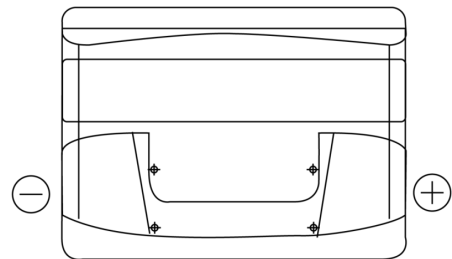

**Product overview**

Batteries for Cars

**Technica TB500**

Part number	TB500
Technology	Flooded
EAN/GTIN	3661024054515
Voltage	12 V
Capacity	50.0 Ah
CCA	450 A
Length	207 mm
Width	175 mm
Height	190 mm
Box size	L01
Polarity	ETN 0
Terminal Type	EN taper post
Hold Down	B13
Weights (subject of variation)	12.20 kg

**Polarity**

**Terminal Type**

Positive Terminal

Negative Terminal

**Hold Down**

Design, features and specifications are subject to change without notice. We disclaim any representation or warranty, express or implied, concerning the data or recommendations, and in no event shall be liable for any loss or damage claimed to have arisen as a result. Some products may not be available in your local market.