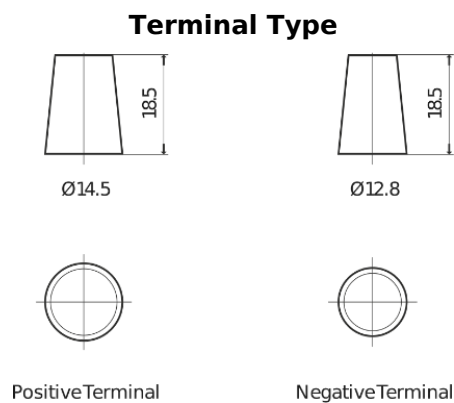

Product overview

Batteries for Cars

Technica TB456

Part number	TB456
Technology	Flooded
EAN/GTIN	3661024054355
Voltage	12 V
Capacity	45.0 Ah
CCA	330 A
Length	237 mm
Width	127 mm
Height	227 mm
Box size	B24
Polarity	ETN 0
Terminal Type	JIS taper post
Hold Down	B0
Weights (subject of variation)	11.40 kg