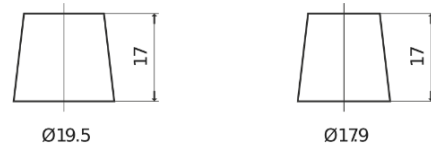

Product overview

Batteries for Cars

Technica TB455

Part number	TB455
Technology	Flooded
EAN/GTIN	3661024054386
Voltage	12 V
Capacity	45.0 Ah
CCA	330 A
Length	237 mm
Width	127 mm
Height	227 mm
Box size	B24
Polarity	ETN 1
Terminal Type	EN taper post
Hold Down	B0
Weights (subject of variation)	11.40 kg

Polarity

Terminal Type

Positive Terminal

Negative Terminal

Hold Down

Design, features and specifications are subject to change without notice. We disclaim any representation or warranty, express or implied, concerning the data or recommendations, and in no event shall be liable for any loss or damage claimed to have arisen as a result. Some products may not be available in your local market.