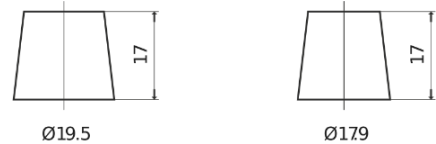

**Product overview**

Batteries for Cars

**Technica TB454**

Part number	TB454
Technology	Flooded
EAN/GTIN	3661024054379
Voltage	12 V
Capacity	45.0 Ah
CCA	330 A
Length	237 mm
Width	127 mm
Height	227 mm
Box size	B24
Polarity	ETN 0
Terminal Type	EN taper post
Hold Down	B0
Weights (subject of variation)	11.40 kg

**Polarity**

**Terminal Type**

Positive Terminal

Negative Terminal

**Hold Down**

Design, features and specifications are subject to change without notice. We disclaim any representation or warranty, express or implied, concerning the data or recommendations, and in no event shall be liable for any loss or damage claimed to have arisen as a result. Some products may not be available in your local market.