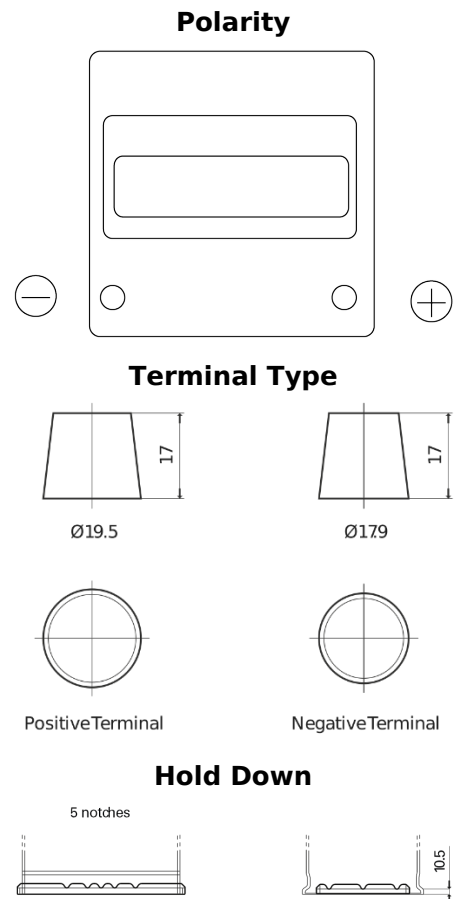

**Product overview**

Batteries for Cars

**Technica TB440**

Part number	TB440
Technology	Flooded
EAN/GTIN	3661024054508
Voltage	12 V
Capacity	44.0 Ah
CCA	400 A
Length	175 mm
Width	175 mm
Height	190 mm
Box size	L00
Polarity	ETN 0
Terminal Type	EN taper post
Hold Down	B13
Weights (subject of variation)	10.70 kg