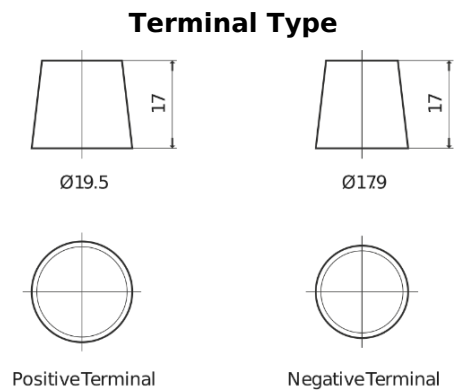

Product overview

Batteries for Cars

High-Tech TA955

Part number	TA955
Technology	Flooded
EAN/GTIN	3661024054195
Voltage	12 V
Capacity	95.0 Ah
CCA	800 A
Length	306 mm
Width	173 mm
Height	222 mm
Box size	D31
Polarity	ETN 1
Terminal Type	EN taper post
Hold Down	Korean B1
Weights (subject of variation)	21.40 kg