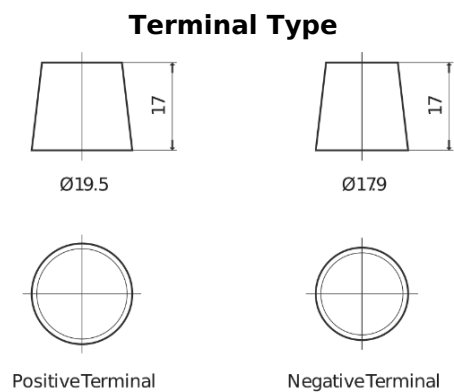

**Product overview**

Batteries for Cars

**High-Tech TA954**

Part number	TA954
Technology	Flooded
EAN/GTIN	3661024054188
Voltage	12 V
Capacity	95.0 Ah
CCA	800 A
Length	306 mm
Width	173 mm
Height	222 mm
Box size	D31
Polarity	ETN 0
Terminal Type	EN taper post
Hold Down	Korean B1
Weights (subject of variation)	21.40 kg