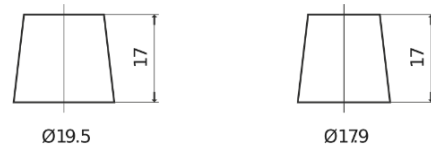

**Product overview**

Batteries for Cars

**High-Tech TA900**

Part number	TA900
Technology	Flooded
EAN/GTIN	3661024056472
Voltage	12 V
Capacity	90.0 Ah
CCA	720 A
Length	315 mm
Width	175 mm
Height	190 mm
Box size	L04
Polarity	ETN 0
Terminal Type	EN taper post
Hold Down	B13
Weights (subject of variation)	19.70 kg

**Polarity**

**Terminal Type**

Positive Terminal

Negative Terminal

**Hold Down**

Design, features and specifications are subject to change without notice. We disclaim any representation or warranty, express or implied, concerning the data or recommendations, and in no event shall be liable for any loss or damage claimed to have arisen as a result. Some products may not be available in your local market.