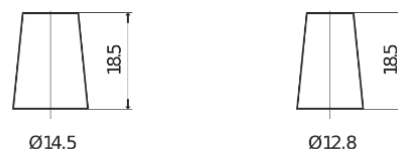

**Product overview**

Batteries for Cars

**Excell EB356**

Part number	EB356
Technology	Flooded
EAN/GTIN	3661024034333
Voltage	12 V
Capacity	35 Ah
CCA	240 A
Length	187 mm
Width	127 mm
Height	220 mm
Box size	B19
Polarity	ETN 0
Terminal Type	JIS taper post
Hold Down	B0
Weights (subject of variation)	8.90 kg

**Polarity**

**Terminal Type**

Positive Terminal

Negative Terminal

**Hold Down**

Design, features and specifications are subject to change without notice. We disclaim any representation or warranty, express or implied, concerning the data or recommendations, and in no event shall be liable for any loss or damage claimed to have arisen as a result. Some products may not be available in your local market.