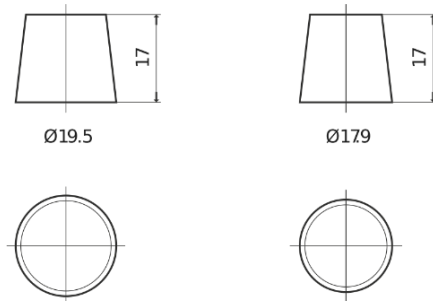

Product overview

Batteries for Cars

High-Tech TA770

Part number	TA770
Technology	Flooded
EAN/GTIN	3661024054249
Voltage	12 V
Capacity	77.0 Ah
CCA	760 A
Length	278 mm
Width	175 mm
Height	190 mm
Box size	L03
Polarity	ETN 0
Terminal Type	EN taper post
Hold Down	B13
Weights (subject of variation)	17.50 kg

Polarity

Terminal Type

Positive Terminal

Negative Terminal

Hold Down

Design, features and specifications are subject to change without notice. We disclaim any representation or warranty, express or implied, concerning the data or recommendations, and in no event shall be liable for any loss or damage claimed to have arisen as a result. Some products may not be available in your local market.