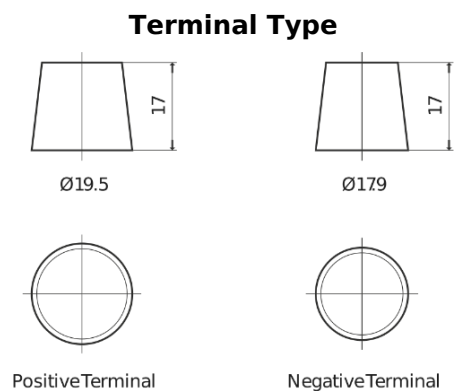

Product overview

Batteries for Cars

High-Tech TA755

Part number	TA755
Technology	Flooded
EAN/GTIN	3661024054171
Voltage	12 V
Capacity	75.0 Ah
CCA	630 A
Length	270 mm
Width	173 mm
Height	222 mm
Box size	D26
Polarity	ETN 1
Terminal Type	EN taper post
Hold Down	Korean B1+B6
Weights (subject of variation)	17.40 kg