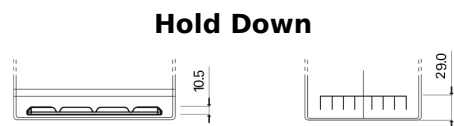

Product overview

Batteries for Cars

High-Tech TA755

Part number	TA755
Technology	Flooded
EAN/GTIN	3661024054171
Voltage	12 V
Capacity	75.0 Ah
CCA	630 A
Length	270 mm
Width	173 mm
Height	222 mm
Box size	D26
Polarity	ETN 1
Terminal Type	EN taper post
Hold Down	Korean B1+B6
Weights (subject of variation)	17.40 kg