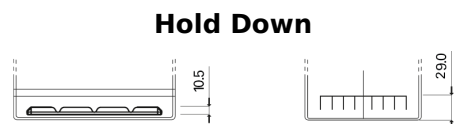

Product overview

Batteries for Cars

High-Tech TA754

Part number	TA754
Technology	Flooded
EAN/GTIN	3661024054164
Voltage	12 V
Capacity	75.0 Ah
CCA	630 A
Length	270 mm
Width	173 mm
Height	222 mm
Box size	D26
Polarity	ETN 0
Terminal Type	EN taper post
Hold Down	Korean B1+B6
Weights (subject of variation)	17.40 kg