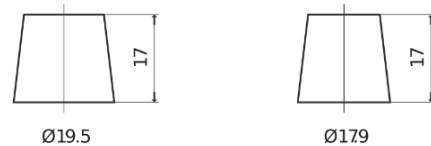

Product overview

Batteries for Cars

High-Tech TA722

Part number	TA722
Technology	Flooded
EAN/GTIN	3661024054287
Voltage	12 V
Capacity	72.0 Ah
CCA	720 A
Length	278 mm
Width	175 mm
Height	175 mm
Box size	LB3
Polarity	ETN 0
Terminal Type	EN taper post
Hold Down	B13
Weights (subject of variation)	15.90 kg

Polarity

Terminal Type

Positive Terminal

Negative Terminal

Hold Down

Design, features and specifications are subject to change without notice. We disclaim any representation or warranty, express or implied, concerning the data or recommendations, and in no event shall be liable for any loss or damage claimed to have arisen as a result. Some products may not be available in your local market.