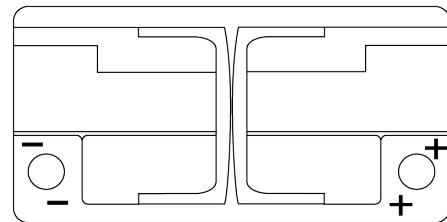

**Product overview**

Batteries for Marine and Leisure

**Dual AGM EP800**

|                                |               |
|--------------------------------|---------------|
| Part number                    | EP800         |
| Technology                     | AGM           |
| EAN/GTIN                       | 3661024036535 |
| Voltage                        | 12 V          |
| Capacity                       | 95 Ah         |
| CCA                            | 850 A         |
| Watt hour                      | 800 Wh        |
| Length                         | 353 mm        |
| Width                          | 175 mm        |
| Height                         | 190 mm        |
| Box size                       | L05           |
| Polarity                       | ETN 0         |
| Terminal Type                  | EN taper post |
| Hold Down                      | B13           |
| Weights (subject of variation) | 26.10 kg      |

**Polarity**

**Terminal Type**

Positive Terminal

Negative Terminal

**Hold Down**

Design, features and specifications are subject to change without notice. We disclaim any representation or warranty, express or implied, concerning the data or recommendations, and in no event shall be liable for any loss or damage claimed to have arisen as a result. Some products may not be available in your local market.