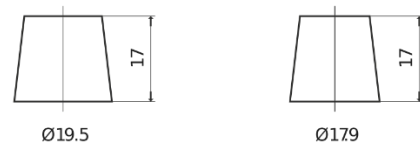

**Product overview**

Batteries for Marine and Leisure

**Dual AGM EP800**

|                                |               |
|--------------------------------|---------------|
| Part number                    | EP800         |
| Technology                     | AGM           |
| EAN/GTIN                       | 3661024036535 |
| Voltage                        | 12 V          |
| Capacity                       | 95 Ah         |
| CCA                            | 850 A         |
| Watt hour                      | 800 Wh        |
| Length                         | 353 mm        |
| Width                          | 175 mm        |
| Height                         | 190 mm        |
| Box size                       | L05           |
| Polarity                       | ETN 0         |
| Terminal Type                  | EN taper post |
| Hold Down                      | B13           |
| Weights (subject of variation) | 26.10 kg      |

**Polarity**

**Terminal Type**

Positive Terminal

Negative Terminal

**Hold Down**

Design, features and specifications are subject to change without notice. We disclaim any representation or warranty, express or implied, concerning the data or recommendations, and in no event shall be liable for any loss or damage claimed to have arisen as a result. Some products may not be available in your local market.