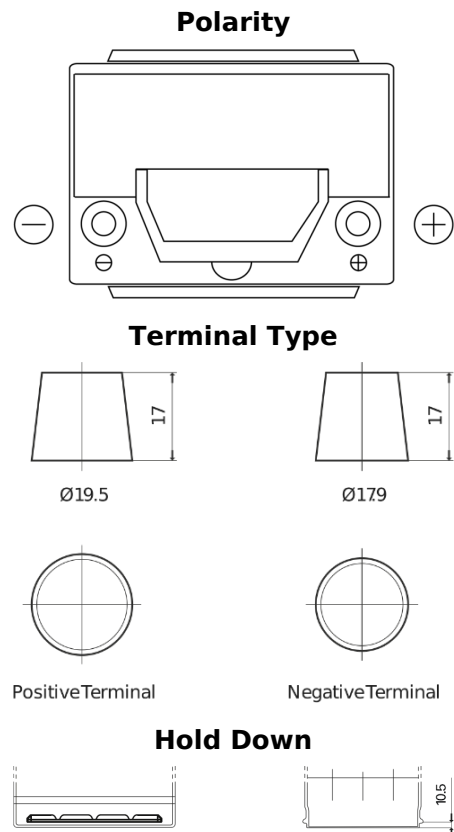

Product overview

Batteries for Cars

High-Tech TA654

Part number	TA654
Technology	Flooded
EAN/GTIN	3661024054140
Voltage	12 V
Capacity	65.0 Ah
CCA	580 A
Length	230 mm
Width	173 mm
Height	222 mm
Box size	D23
Polarity	ETN 0
Terminal Type	EN taper post
Hold Down	Korean B1
Weights (subject of variation)	16.00 kg