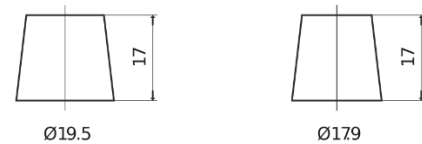

**Product overview**

Batteries for Trucks, Buses, Construction, Agriculture

**PowerPRO Agri&Construction EJ1000**

Part number	EJ1000
Technology	Flooded
EAN/GTIN	3661024036986
Voltage	12 V
Capacity	100 Ah
CCA	850 A
Length	353 mm
Width	175 mm
Height	190 mm
Box size	L05
Polarity	ETN 0
Terminal Type	EN taper post
Hold Down	B13
Weights (subject of variation)	21.80 kg

**Polarity**

**Terminal Type**

Positive Terminal

Negative Terminal

**Hold Down**

Design, features and specifications are subject to change without notice. We disclaim any representation or warranty, express or implied, concerning the data or recommendations, and in no event shall be liable for any loss or damage claimed to have arisen as a result. Some products may not be available in your local market.