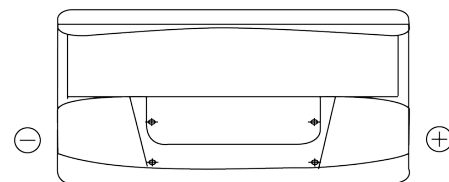

**Product overview**

Batteries for Trucks, Buses, Construction, Agriculture

**PowerPRO Agri&Construction EJ1000**

Part number	EJ1000
Technology	Flooded
EAN/GTIN	3661024036986
Voltage	12 V
Capacity	100 Ah
CCA	850 A
Length	353 mm
Width	175 mm
Height	190 mm
Box size	L05
Polarity	ETN 0
Terminal Type	EN taper post
Hold Down	B13
Weights (subject of variation)	21.80 kg

**Polarity**

**Terminal Type**

Positive Terminal

Negative Terminal

**Hold Down**

Design, features and specifications are subject to change without notice. We disclaim any representation or warranty, express or implied, concerning the data or recommendations, and in no event shall be liable for any loss or damage claimed to have arisen as a result. Some products may not be available in your local market.