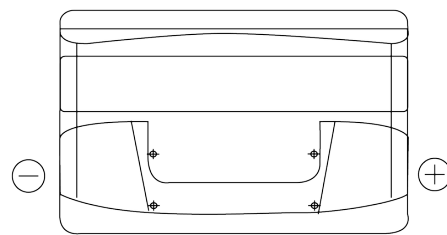

Product overview

Batteries for Cars

Formula FB950

Part number	FB950
Technology	Flooded
EAN/GTIN	3661024044585
Voltage	12 V
Capacity	95 Ah
CCA	800 A
Length	353 mm
Width	175 mm
Height	190 mm
Box size	L05
Polarity	ETN 0
Terminal Type	EN taper post
Hold Down	B13
Weights (subject of variation)	21.60 kg

Polarity

Terminal Type

Positive Terminal

Negative Terminal

Hold Down

Design, features and specifications are subject to change without notice. We disclaim any representation or warranty, express or implied, concerning the data or recommendations, and in no event shall be liable for any loss or damage claimed to have arisen as a result. Some products may not be available in your local market.