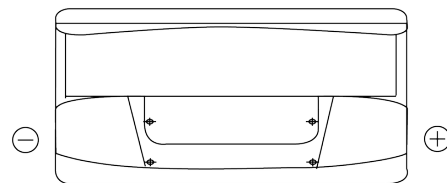

**Product overview**

Batteries for Cars

**Standard TC900**

|                                |               |
|--------------------------------|---------------|
| Part number                    | TC900         |
| Technology                     | Flooded       |
| EAN/GTIN                       | 3661024054836 |
| Voltage                        | 12 V          |
| Capacity                       | 90 Ah         |
| CCA                            | 720 A         |
| Length                         | 353 mm        |
| Width                          | 175 mm        |
| Height                         | 190 mm        |
| Box size                       | L05           |
| Polarity                       | ETN 0         |
| Terminal Type                  | EN taper post |
| Hold Down                      | B13           |
| Weights (subject of variation) | 20.50 kg      |

**Polarity**

**Terminal Type**

**Hold Down**

Design, features and specifications are subject to change without notice. We disclaim any representation or warranty, express or implied, concerning the data or recommendations, and in no event shall be liable for any loss or damage claimed to have arisen as a result. Some products may not be available in your local market.