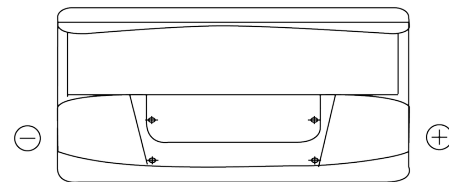

**Product overview**

Batteries for Cars

**Classic EC900**

Part number	EC900
Technology	Flooded
EAN/GTIN	3661024034838
Voltage	12 V
Capacity	90 Ah
CCA	720 A
Length	353 mm
Width	175 mm
Height	190 mm
Box size	L05
Polarity	ETN 0
Terminal Type	EN taper post
Hold Down	B13
Weights (subject of variation)	20.50 kg

**Polarity**

**Terminal Type**

Positive Terminal

Negative Terminal

**Hold Down**

Design, features and specifications are subject to change without notice. We disclaim any representation or warranty, express or implied, concerning the data or recommendations, and in no event shall be liable for any loss or damage claimed to have arisen as a result. Some products may not be available in your local market.