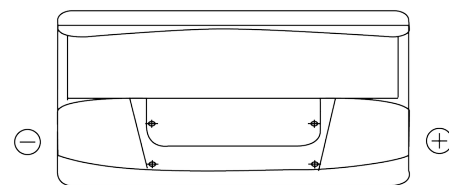

Product overview

Batteries for Cars

Classic EC900

Part number	EC900
Technology	Flooded
EAN/GTIN	3661024034838
Voltage	12 V
Capacity	90 Ah
CCA	720 A
Length	353 mm
Width	175 mm
Height	190 mm
Box size	L05
Polarity	ETN 0
Terminal Type	EN taper post
Hold Down	B13
Weights (subject of variation)	20.50 kg

Polarity

Terminal Type

Positive Terminal

Negative Terminal

Hold Down

Design, features and specifications are subject to change without notice. We disclaim any representation or warranty, express or implied, concerning the data or recommendations, and in no event shall be liable for any loss or damage claimed to have arisen as a result. Some products may not be available in your local market.