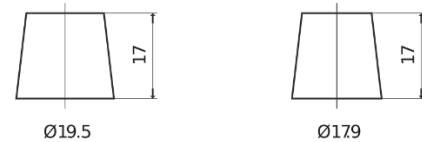

**Product overview**

Batteries for Cars

**Classic EC900**

Part number	EC900
Technology	Flooded
EAN/GTIN	3661024034838
Voltage	12 V
Capacity	90 Ah
CCA	720 A
Length	353 mm
Width	175 mm
Height	190 mm
Box size	L05
Polarity	ETN 0
Terminal Type	EN taper post
Hold Down	B13
Weights (subject of variation)	20.50 kg

**Polarity**

**Terminal Type**

Positive Terminal

Negative Terminal

**Hold Down**

Design, features and specifications are subject to change without notice. We disclaim any representation or warranty, express or implied, concerning the data or recommendations, and in no event shall be liable for any loss or damage claimed to have arisen as a result. Some products may not be available in your local market.