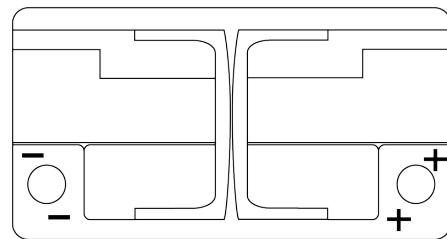

**Product overview**

Batteries for Cars

**Premium EA900**

Part number	EA900
Technology	Flooded
EAN/GTIN	3661024036450
Voltage	12 V
Capacity	90 Ah
CCA	720 A
Length	315 mm
Width	175 mm
Height	190 mm
Box size	L04
Polarity	ETN 0
Terminal Type	EN taper post
Hold Down	B13
Weights (subject of variation)	19.70 kg

**Polarity**

**Terminal Type**

Positive Terminal

Negative Terminal

**Hold Down**

Design, features and specifications are subject to change without notice. We disclaim any representation or warranty, express or implied, concerning the data or recommendations, and in no event shall be liable for any loss or damage claimed to have arisen as a result. Some products may not be available in your local market.