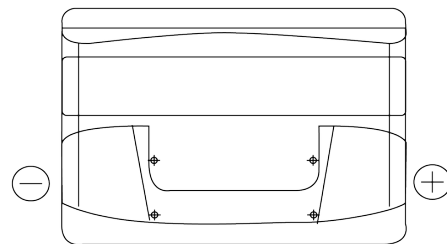

Product overview

Batteries for Cars

Technica TB800

Part number	TB800
Technology	Flooded
EAN/GTIN	3661024056465
Voltage	12 V
Capacity	80 Ah
CCA	640 A
Length	315 mm
Width	175 mm
Height	190 mm
Box size	L04
Polarity	ETN 0
Terminal Type	EN taper post
Hold Down	B13
Weights (subject of variation)	19.00 kg

Polarity

Terminal Type

Positive Terminal

Negative Terminal

Hold Down

Design, features and specifications are subject to change without notice. We disclaim any representation or warranty, express or implied, concerning the data or recommendations, and in no event shall be liable for any loss or damage claimed to have arisen as a result. Some products may not be available in your local market.