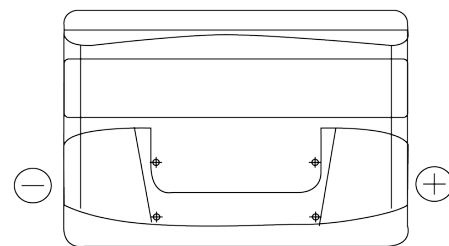

**Product overview**

Batteries for Cars

**Excell EB800**

Part number	EB800
Technology	Flooded
EAN/GTIN	3661024036443
Voltage	12 V
Capacity	80 Ah
CCA	640 A
Length	315 mm
Width	175 mm
Height	190 mm
Box size	L04
Polarity	ETN 0
Terminal Type	EN taper post
Hold Down	B13
Weights (subject of variation)	19.00 kg

**Polarity**

**Terminal Type**

Positive Terminal

Negative Terminal

**Hold Down**

Design, features and specifications are subject to change without notice. We disclaim any representation or warranty, express or implied, concerning the data or recommendations, and in no event shall be liable for any loss or damage claimed to have arisen as a result. Some products may not be available in your local market.