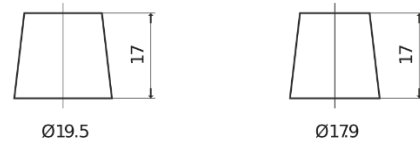

Product overview

Batteries for Cars

Premium EA770

Part number	EA770
Technology	Flooded
EAN/GTIN	3661024034241
Voltage	12 V
Capacity	77 Ah
CCA	760 A
Length	278 mm
Width	175 mm
Height	190 mm
Box size	L03
Polarity	ETN 0
Terminal Type	EN taper post
Hold Down	B13
Weights (subject of variation)	17.50 kg

Polarity

Terminal Type

Positive Terminal

Negative Terminal

Hold Down

Design, features and specifications are subject to change without notice. We disclaim any representation or warranty, express or implied, concerning the data or recommendations, and in no event shall be liable for any loss or damage claimed to have arisen as a result. Some products may not be available in your local market.