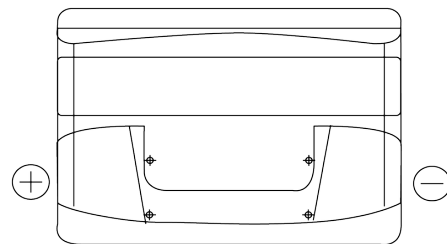

**Product overview**

Batteries for Cars

**Technica TB741**

Part number	TB741
Technology	Flooded
EAN/GTIN	3661024054560
Voltage	12 V
Capacity	74 Ah
CCA	680 A
Length	278 mm
Width	175 mm
Height	190 mm
Box size	L03
Polarity	ETN 1
Terminal Type	EN taper post
Hold Down	B13
Weights (subject of variation)	16.60 kg

**Polarity**

**Terminal Type**

Positive Terminal

Negative Terminal

**Hold Down**

Design, features and specifications are subject to change without notice. We disclaim any representation or warranty, express or implied, concerning the data or recommendations, and in no event shall be liable for any loss or damage claimed to have arisen as a result. Some products may not be available in your local market.