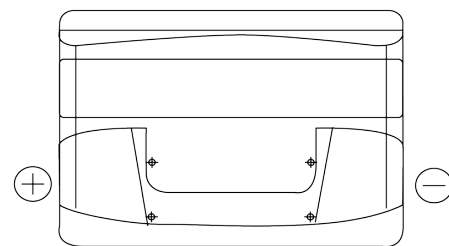

## Formula FB741

Part number	FB741
Technology	Flooded
EAN/GTIN	3661024044561
Voltage	12 V
Capacity	74 Ah
CCA	680 A
Length	278 mm
Width	175 mm
Height	190 mm
Box size	L03
Polarity	ETN 1
Terminal Type	EN taper post
Hold Down	B13
Weights (subject of variation)	16.60 kg

**Polarity**

**Terminal Type**

Positive Terminal

Negative Terminal

**Hold Down**

Design, features and specifications are subject to change without notice. We disclaim any representation or warranty, express or implied, concerning the data or recommendations, and in no event shall be liable for any loss or damage claimed to have arisen as a result. Some products may not be available in your local market.