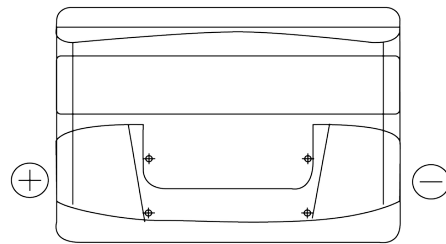

**Product overview**

Batteries for Cars

**Formula FB741**

Part number	FB741
Technology	Flooded
EAN/GTIN	3661024044561
Voltage	12 V
Capacity	74 Ah
CCA	680 A
Length	278 mm
Width	175 mm
Height	190 mm
Box size	L03
Polarity	ETN 1
Terminal Type	EN taper post
Hold Down	B13
Weights (subject of variation)	16.60 kg

**Polarity**

**Terminal Type**

Positive Terminal

Negative Terminal

**Hold Down**

Design, features and specifications are subject to change without notice. We disclaim any representation or warranty, express or implied, concerning the data or recommendations, and in no event shall be liable for any loss or damage claimed to have arisen as a result. Some products may not be available in your local market.