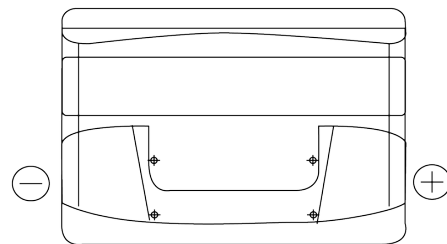

Product overview

Batteries for Cars

Technica TB740

Part number	TB740
Technology	Flooded
EAN/GTIN	3661024054553
Voltage	12 V
Capacity	74 Ah
CCA	680 A
Length	278 mm
Width	175 mm
Height	190 mm
Box size	L03
Polarity	ETN 0
Terminal Type	EN taper post
Hold Down	B13
Weights (subject of variation)	16.60 kg

Polarity

Terminal Type

Positive Terminal

Negative Terminal

Hold Down

Design, features and specifications are subject to change without notice. We disclaim any representation or warranty, express or implied, concerning the data or recommendations, and in no event shall be liable for any loss or damage claimed to have arisen as a result. Some products may not be available in your local market.