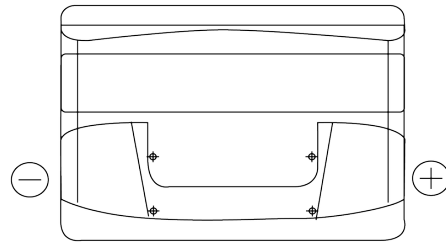

Product overview

Batteries for Cars

Formula FB740

Part number	FB740
Technology	Flooded
EAN/GTIN	3661024044554
Voltage	12 V
Capacity	74 Ah
CCA	680 A
Length	278 mm
Width	175 mm
Height	190 mm
Box size	L03
Polarity	ETN 0
Terminal Type	EN taper post
Hold Down	B13
Weights (subject of variation)	16.60 kg

Polarity

Terminal Type

Positive Terminal

Negative Terminal

Hold Down

Design, features and specifications are subject to change without notice. We disclaim any representation or warranty, express or implied, concerning the data or recommendations, and in no event shall be liable for any loss or damage claimed to have arisen as a result. Some products may not be available in your local market.