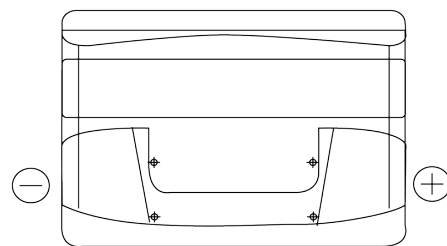

Product overview

Batteries for Cars

Formula FB740

Part number	FB740
Technology	Flooded
EAN/GTIN	3661024044554
Voltage	12 V
Capacity	74 Ah
CCA	680 A
Length	278 mm
Width	175 mm
Height	190 mm
Box size	L03
Polarity	ETN 0
Terminal Type	EN taper post
Hold Down	B13
Weights (subject of variation)	16.60 kg

Polarity

Terminal Type

Positive Terminal

Negative Terminal

Hold Down

Design, features and specifications are subject to change without notice. We disclaim any representation or warranty, express or implied, concerning the data or recommendations, and in no event shall be liable for any loss or damage claimed to have arisen as a result. Some products may not be available in your local market.