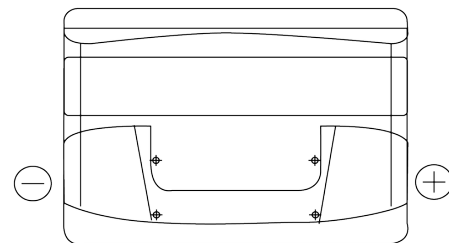

Product overview

Batteries for Cars

Excell EB740

Part number	EB740
Technology	Flooded
EAN/GTIN	3661024034555
Voltage	12 V
Capacity	74 Ah
CCA	680 A
Length	278 mm
Width	175 mm
Height	190 mm
Box size	L03
Polarity	ETN 0
Terminal Type	EN taper post
Hold Down	B13
Weights (subject of variation)	16.60 kg

Polarity

Terminal Type

Positive Terminal

Negative Terminal

Hold Down

Design, features and specifications are subject to change without notice. We disclaim any representation or warranty, express or implied, concerning the data or recommendations, and in no event shall be liable for any loss or damage claimed to have arisen as a result. Some products may not be available in your local market.