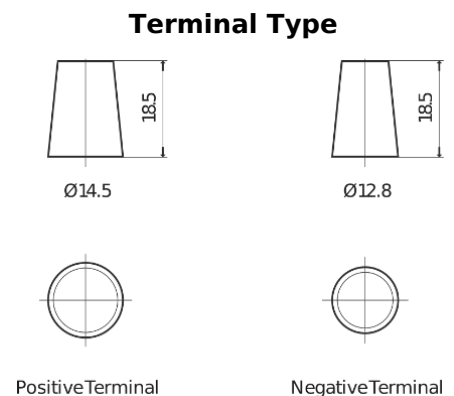

Product overview

Batteries for Cars

Power DB356

Part number	DB356
Technology	Flooded
EAN/GTIN	3661024024334
Voltage	12 V
Capacity	35 Ah
CCA	240 A
Length	187 mm
Width	127 mm
Height	220 mm
Box size	B19
Polarity	ETN 0
Terminal Type	JIS taper post
Hold Down	B0
Weights (subject of variation)	8.90 kg