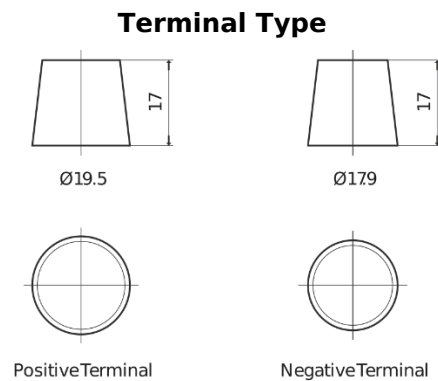

Product overview

Batteries for Cars

Standard TC700

Part number	TC700
Technology	Flooded
EAN/GTIN	3661024054829
Voltage	12 V
Capacity	70 Ah
CCA	640 A
Length	278 mm
Width	175 mm
Height	190 mm
Box size	L03
Polarity	ETN 0
Terminal Type	EN taper post
Hold Down	B13
Weights (subject of variation)	16.00 kg