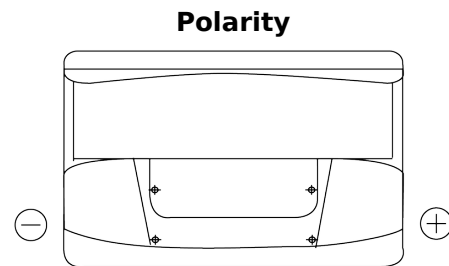

Product overview

Batteries for Cars

Standard TC700

Part number	TC700
Technology	Flooded
EAN/GTIN	3661024054829
Voltage	12 V
Capacity	70 Ah
CCA	640 A
Length	278 mm
Width	175 mm
Height	190 mm
Box size	L03
Polarity	ETN 0
Terminal Type	EN taper post
Hold Down	B13
Weights (subject of variation)	16.00 kg