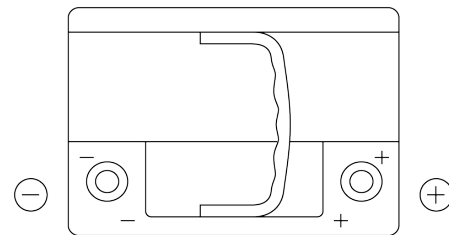

**Product overview**

Batteries for Cars

**Premium EA640**

Part number	EA640
Technology	Flooded
EAN/GTIN	3661024034227
Voltage	12 V
Capacity	64 Ah
CCA	640 A
Length	242 mm
Width	175 mm
Height	190 mm
Box size	L02
Polarity	ETN 0
Terminal Type	EN taper post
Hold Down	B13
Weights (subject of variation)	14.90 kg

**Polarity**

**Terminal Type**

Positive Terminal

Negative Terminal

**Hold Down**

Design, features and specifications are subject to change without notice. We disclaim any representation or warranty, express or implied, concerning the data or recommendations, and in no event shall be liable for any loss or damage claimed to have arisen as a result. Some products may not be available in your local market.